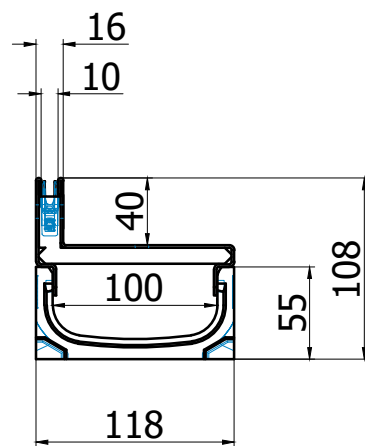

Bestaande uit / Composé de			
Type	Lengte / Longueur (mm)	Aantal / Quantité	Art.
Opzetstuk / rehausse	850	2	415828
Hoek / angle	150 x 150	1	446070
Goot / caniveau	1000	2	810000

Name		Date	 ACO Passavant NV/SA Preenakker 6 B - 1785 Merchtem Tel.: 052/38.17.70 Fax.: 052/38.17.71 info@aco.be www.aco.be
By	KV	25/01/2023	
Dimensions		mm	ACO House & Garden Euroline 60 Discre(e)t 40 Inox korte hoek - angle extérieur- 1x1m - B 125 kN
Drawing 446070.SET			
<i>Technische veranderingen voorbehouden - Sous réserve de changements techniques</i>			
Projection ISO-E	The reproduction, distribution and utilization of this document as well as the communication of its contents to others without express authorization is prohibited. Offenders will be held liable for the payment of damages. All rights reserved in the event of the grant of a patent, utility model or design. Observe copyright by ISO 16016		