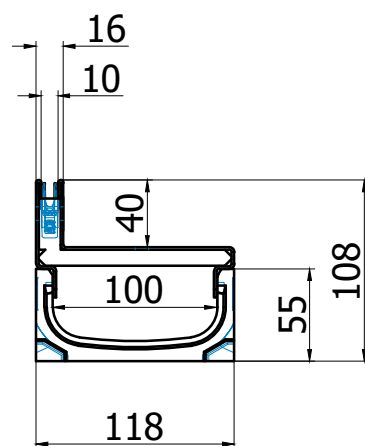

Gootelementen ter plaatse in verstek te slijpen (45°)
Caniveaux à couper en onglet sur site (45°)

Bestaande uit / Composé de			
Type	Lengte / Longueur (mm)	Aantal / Quantité	Art.
Opzetstuk / rehausse	850	2	415828
Hoek / angle	150 x 150	1	446069
Goot / caniveau	1000	2	810000

	Name	Date	 ACO Passavant NV/SA Preenakker 6 B - 1785 Merchtem Tel.: 052/38.17.70 Fax.: 052/38.17.71 info@aco.be www.aco.be
By	KV	25/01/2023	
Dimensions		mm	ACO House & Garden Euroline 60 Discre(e)t 40 Inox lange hoek - angle intérieur - 1x1m - B 125 kN
Drawing			
446069.SET			
<i>Technische veranderingen voorbehouden - Sous réserve de changements techniques</i>			
Projection ISO-E	The reproduction, distribution and utilization of this document as well as the communication of its contents to others without express authorization is prohibited. Offenders will be held liable for the payment of damages. All rights reserved in the event of the grant of a patent, utility model or design. Observe copyright by ISO 16016		