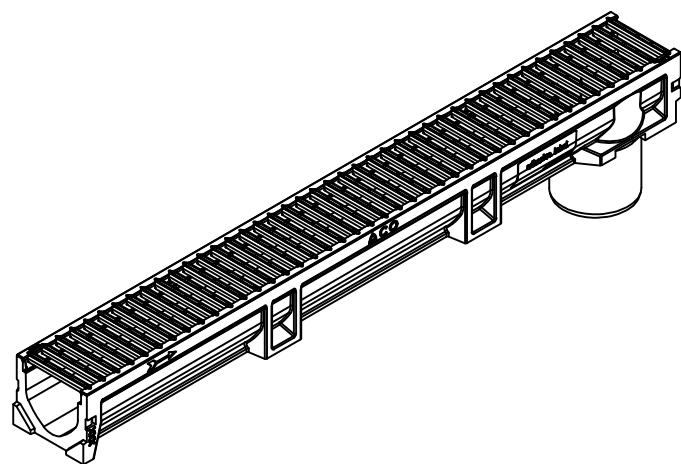

SCALE 1 : 2

	Name	Date	 ACO Passavant NV/SA Preenakker 6 B - 1785 Merchtem Tel.: 052/38.17.70 Fax.: 052/38.17.71 info@aco.be www.aco.be
By	KV	28/09/2023	
Dimensions		mm	ACO House & Garden, Euroline 100 Shadow Grey met uitloop Ø110 mm avec sortie incorporée Ø110 mm
Drawing		445358	
<i>Technische veranderingen voorbehouden - Sous réserve de changements techniques</i>			
Projection ISO-E	The reproduction, distribution and utilization of this document as well as the communication of its contents to others without express authorization is prohibited. Offenders will be held liable for the payment of damages. All rights reserved in the event of a patent, utility model or design. Observe copyright by ISO 16016		