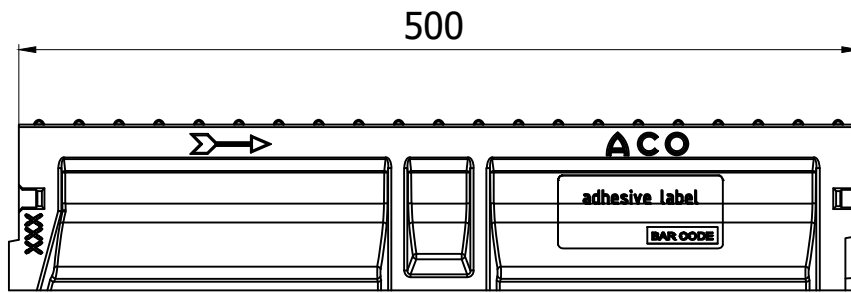

1 2 3 4 5 6 7 8 9 10

G

F

E

D

C

B

A

G

F

E

D

C

B

A

SCALE 2 : 5

	Name	Date	ACO Passavant NV/SA Preenakker 6 B - 1785 Merchtem Tel.: 052/38.17.70 Fax.: 052/38.17.71 info@aco.be www.aco.be
By	KV	28/09/2023	
Dimensions		mm	ACO House & Garden, Euroline 100 Natural Grey - 500mm - A 15 kN
Drawing 445324			
<i>Technische veranderingen voorbehouden - Sous réserve de changements techniques</i>			
Projection ISO-E	The reproduction, distribution and utilization of this document as well as the communication of its contents to others without express authorization is prohibited. Offenders will be held liable for the payment of damages. All rights reserved in the event of the grant of a patent, utility model or design. Observe copyright by ISO 16016		

1 2 3 4 5 6 7 8 9 10