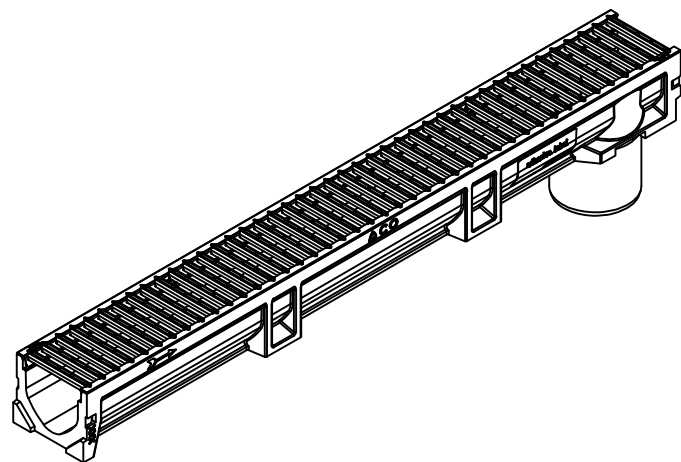

SCALE 1 : 2

	Name	Date	 ACO Passavant NV/SA Preenakker 6 B - 1785 Merchtem Tel.: 052/38.17.70 Fax.: 052/38.17.71 info@aco.be www.aco.be
By	KV	28/09/2023	
Dimensions		mm	ACO House & Garden, Euroline 100 Natural Grey met uitloop $\phi 110$ mm avec sortie incorporée $\phi 110$ mm
Drawing			
445323			
<i>Technische veranderingen voorbehouden - Sous réserve de changements techniques</i>			
Projection ISO-E	The reproduction, distribution and utilization of this document as well as the communication of its contents to others without express authorization is prohibited. Offenders will be held liable for the payment of damages. All rights reserved in the event of a patent, utility model or design. Observe copyright by ISO 16016		